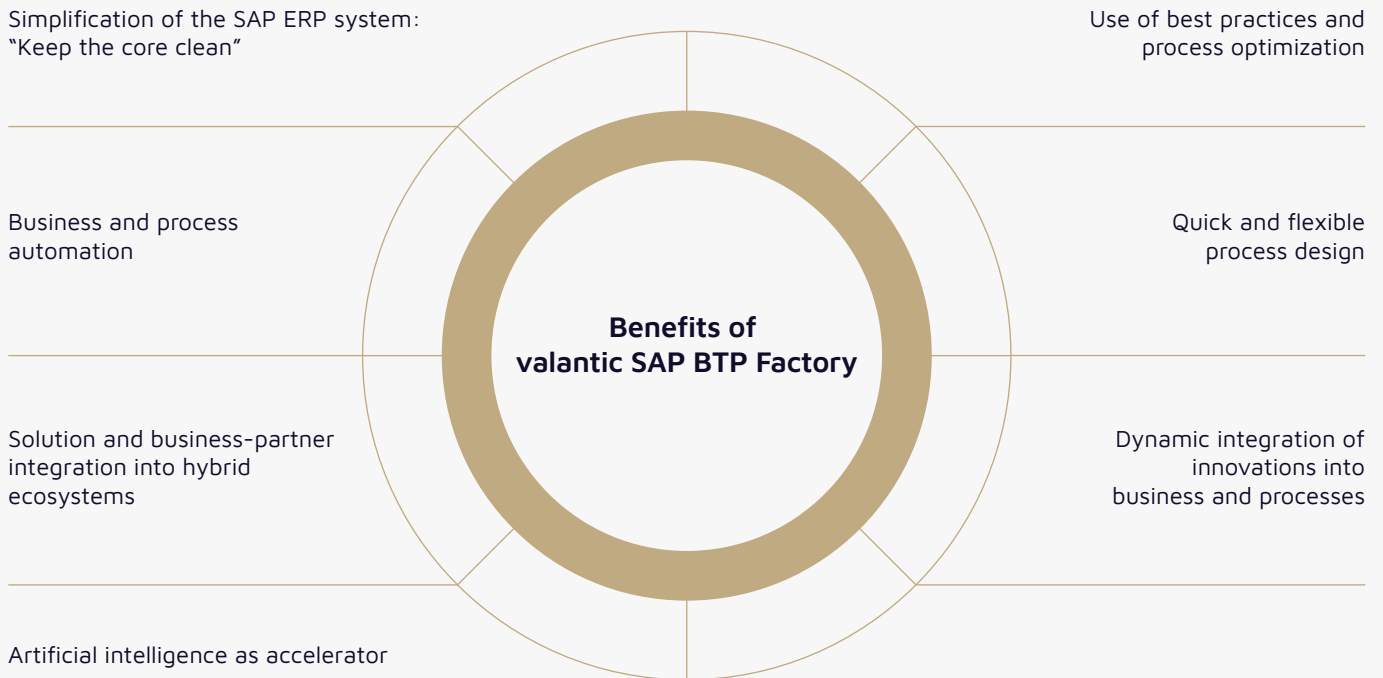

valantic

valantic SAP BTP Factory

Securing future success:
valantic SAP BTP Factory helps
businesses unlock their full potential

Safeguarding Your Competitive Edge

Always a step ahead of the rivals: Foresight, innovation, and speed are crucial for companies to maintain a competitive edge. The key to this is a SAP process landscape that leverages system data for decision-making and can be flexibly customized for individual needs through the easy integration of innovative features and enhancements.

a cohesive environment, it offers companies all the necessary services, tools, and off-the-shelf business content for achieving their digitalization goals.

valantic SAP BTP Factory empowers our customers to harness the platform's full potential, setting them apart from the competition. Our interdisciplinary team blends business acumen, technological expertise, and in-depth knowledge of SAP BTP, delivering holistic consulting services tailored to our customers' unique needs.

Holistic expertise in integration, extension, and innovation

Intensive SAP BTP training of all experts

SAP Partner Excellence Program

SAP® Cloud Focus Partner

DIE BTP ALS TECHNOLOGISCHE BASIS FÜR GANZHEITLICHE TRANSFORMATIONSANSÄTZE